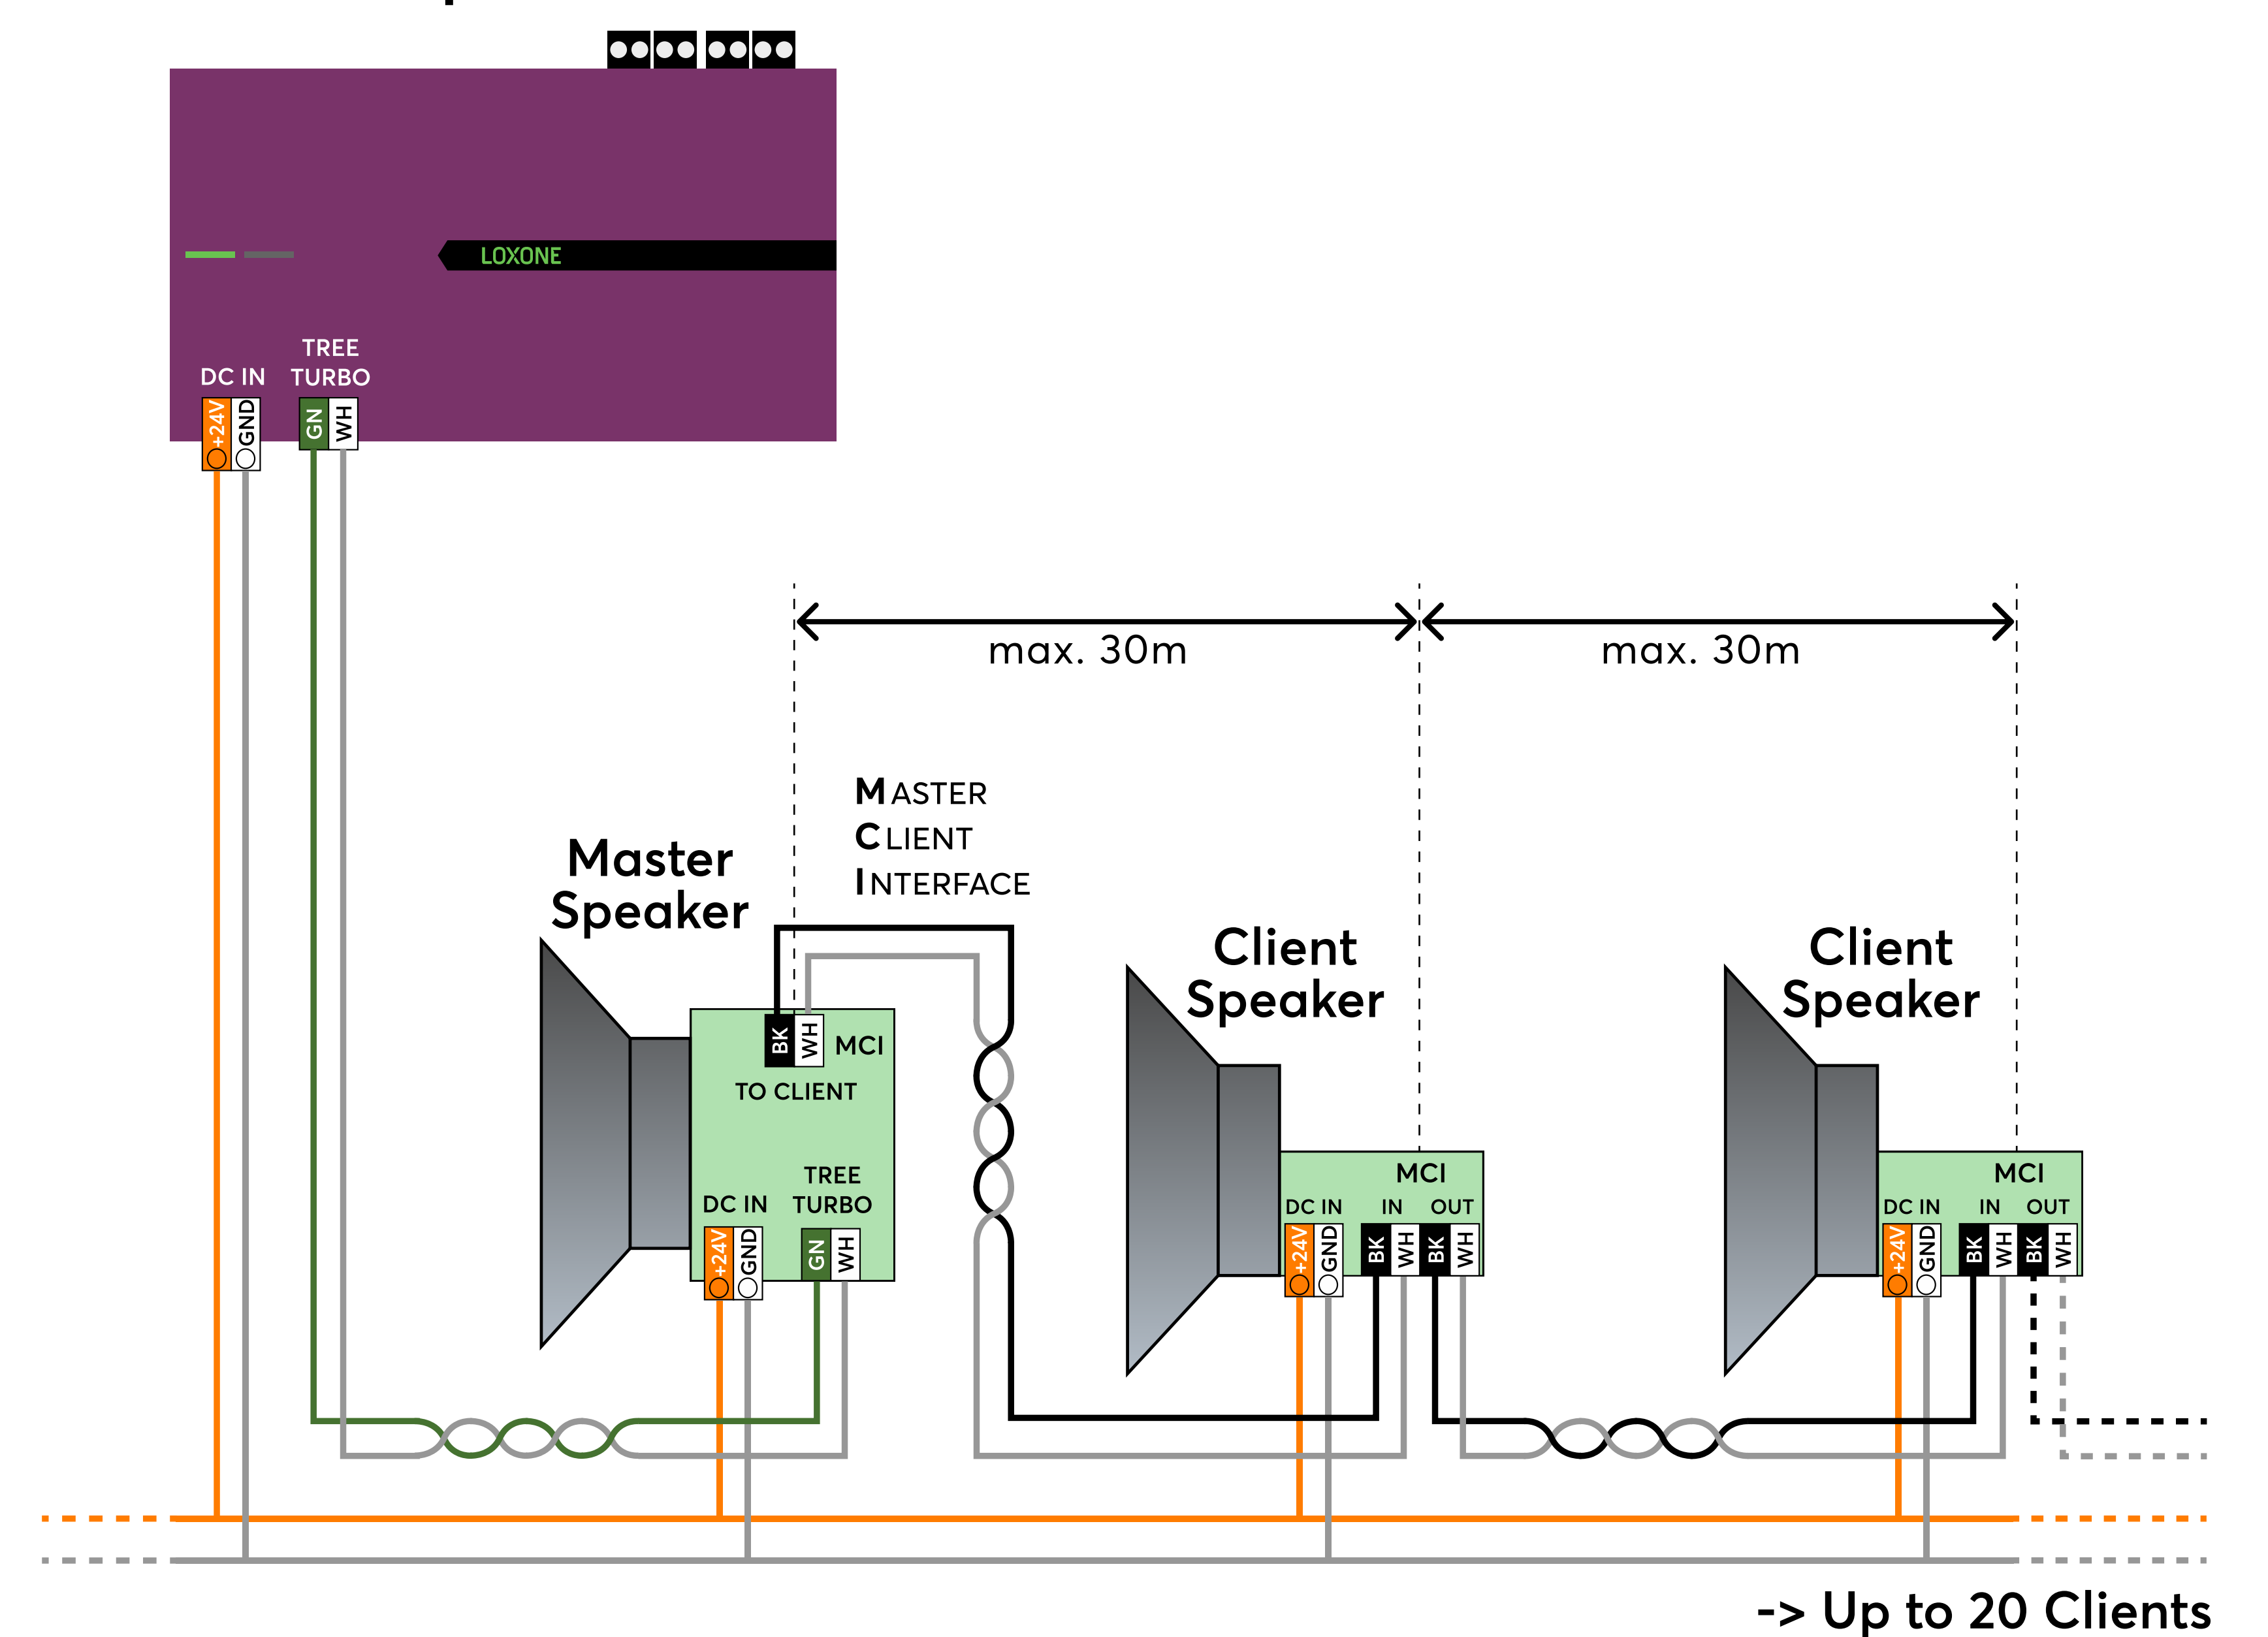

Audioserver, MS Compact