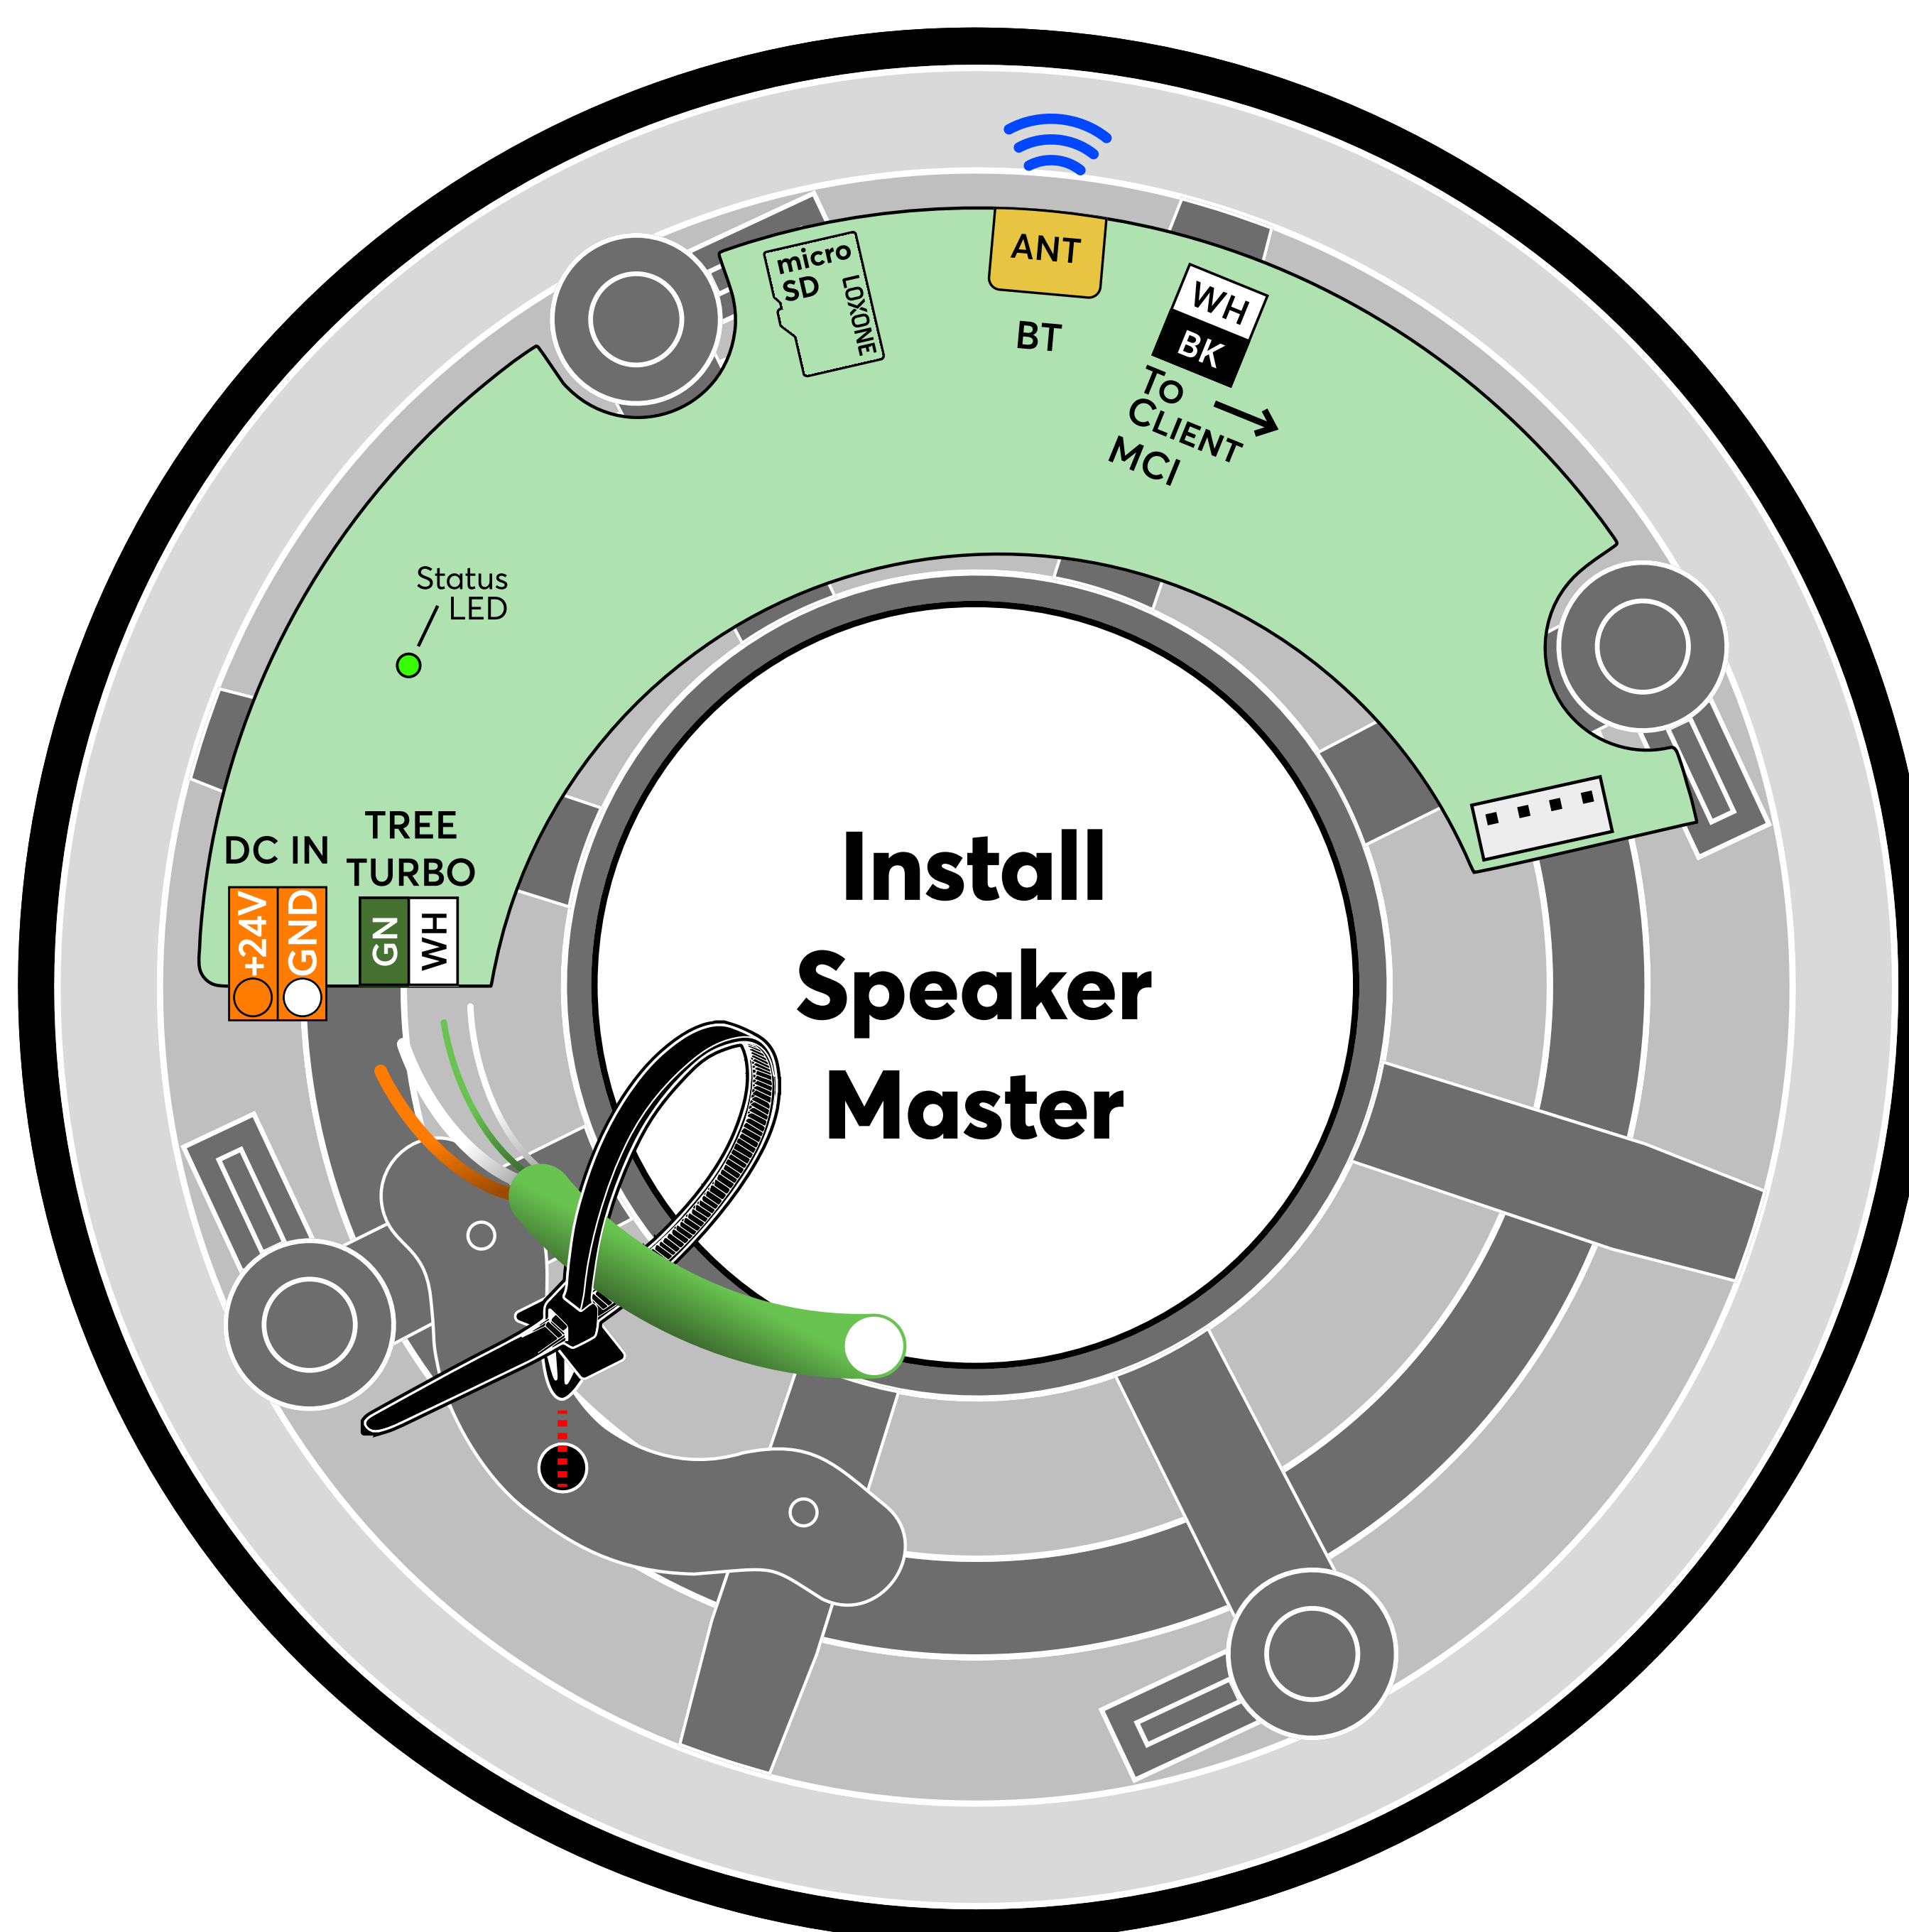

Dimensions

Total Ø x D	232.2 x 95.1mm / 9.14 x 3.74"
Hole cut out size Ø	203mm / 8"
Installation depth	93mm / 3.66"
Max panel thickness	36mm / 1.41"
Weight	1.93kg

Contains **FCC ID: 2ACML-201850**
This device complies with part 15 of the FCC Rules. Operation is subject to the following two conditions:
1. This device may not cause harmful interference.
2. This device must accept any interference received, including interference that may cause undesired operation.

Need Help?
loxone.com/support

Install Speaker 7 Master

Part No.: 610149

About the product

The Install Speaker 7 Master impresses with its outstanding audio qualities and its numerous possible use cases. It is connected directly via Tree Turbo to an Audioserver or Miniserver Compact and is able to transmit the audio signal to a chain of up to 20 client speakers. In this way, it forms a flexible audio solution scalable to any building size.

Features:

- Full integration into the Loxone System
- countless features like text-to-speech, doorbell, alarms, or audio notifications
- Music Streaming via Bluetooth

Safety Instructions

Installation must be carried out by a qualified electrician in accordance with the applicable regulations. The device has to be fitted in accordance with building regulations for electrical and fire safety. The device is free of maintenance and must only be cleaned with a dry cloth. The device must not be used as part of safety-critical systems. Install the speaker in a way that the electronics on the back are protected from contact, damage, dirt and moisture.