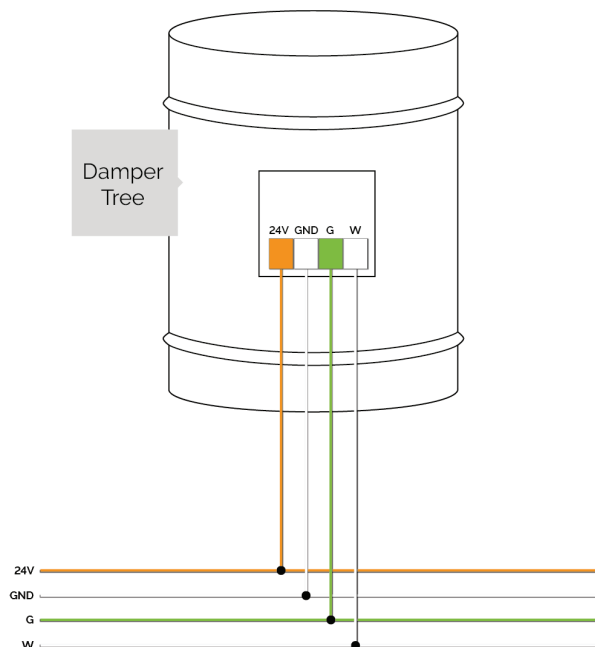

100319 - Damper Tree 10"

ABOUT THE PRODUCT

By integrating the Damper Tree you can connect your HVAC System to your Loxone Miniserver.

Get a fully-fledged self-learning and easy to use heating and cooling control. It gives you the perfect temperature throughout the day – while keeping the energy bills low.

INSTALLATION

The installation of this device must be carried out by a qualified individual. The device must also be fitted in accordance with building regulations for electrical and fire safety. If the device is not installed according to manufacturer's guidelines the warranty of the device may be affected. Install the damper between the ventilation ducts and fix them with a considering tape which is certified to be used in that kind of installation. Connect 24VDC and Tree communication to the Damper Tree. Once connected power up the device and configure it in the usual easy way using Loxone Config.

SPECIFICATIONS

Connection

Wire Diameter: 0,25 ... 0.8mm² / AWG18 ... 23

Exposed Wire Length: 5mm / 13/64"

Technical Specification

Pipe Diameter: 6", 7", 8", 10" available, other sizes on request

Power Supply: 15 ... 30VDC

Power Consumption: 0.2W, max. 2.3W (when motor is driving)

Ambient Temperature: 0 ... 55°C / 32 ... 131°F

Safety Rating: IP20

FEATURES

- Each room at right temperature
- Individual heating and cooling schedules
- Presence-based Autopilot heating & cooling
- Easy installation

LED Indicator:

RED steady blinking (ca.0.5s on; 0.5s off): **No Tree**

communication possible, please check the wiring
ORANGE steady blinking (ca.0.5s on, 0.5s off): **Device is connected properly, but not paired with the Miniserver**
GREEN 3x short flashes: **Device is paired, communication OK**

RED flashing (ca. 1Hz): **Online, Damper > 75% open**

ORANGE flashing (ca. 1Hz): **Online, Damper between 25% - 75%**

GREEN flashing (ca. 1Hz): **Online, Damper < 25% open**