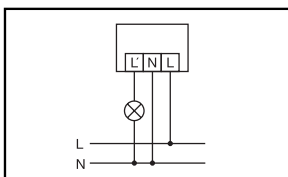

Standardbetrieb