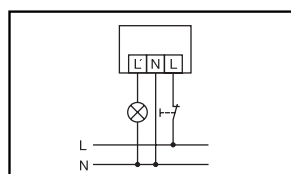

Standardbetrieb mit der zusätzlichen Möglichkeit des Einschaltens von Hand