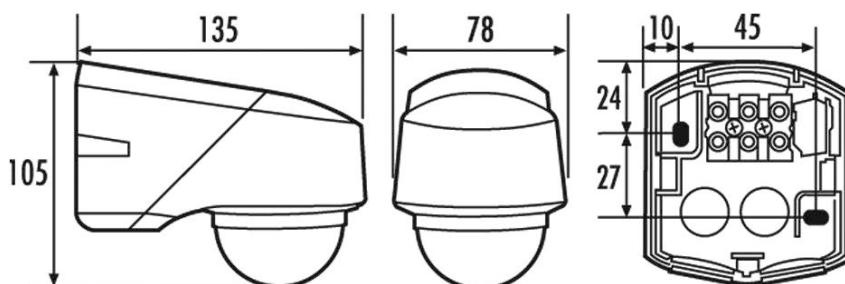

Technical data:

Mains voltage	12 - 36 V DC 12 - 24 V AC
Approx. power consumption	0.33 W
Field of detection	230° (2 x 115° separately adjustable) and 360° anti-creep protection
Range	approx. 20 m, at an installation height of 2.5 m
Setting options	mechanically by adjusting controller, electronically by infrared remote control Mobil-RCi, Mobil-RCi-M or X-REMOTE (order separately)
Switching capacity	12 - 36 V DC / 12 - 24 V AC 10 A (cos phi = 1), 5 A (cos phi = 0,5)
Time setting	impulse/approx. 15 sec. - 30 mins.
Light value	approx. 2 - 2500 Lux
Permissible ambient temperature	-25 °C...+55 °C
Protection type	IP 54
Protection class	II
Installation type	wall and ceiling mounting, mounting on inner and outer corners possible with accessories
Housing material	UV stabilised polycarbonate
Approx. measurements	height 105 mm x width 78 mm x length 135 mm

Accessories

- EM10016004 - Mobil-RCi silver
- EM10016011 - Mobil-RCi-M silver
- EM10016110 - RC corner bracket white
- EP10426995 - X-REMOTE remote control black

Note: a max. of 8 "master" devices can be connected parallel. The max. line length should not exceed 100 m.

Order description
RC 230i UC white

Order number
EM10015649

EAN code
4015120015649

Dimensions in mm

Order description
RC 230i UC white

Order number
EM10015649

EAN code
4015120015649

ESYLUX