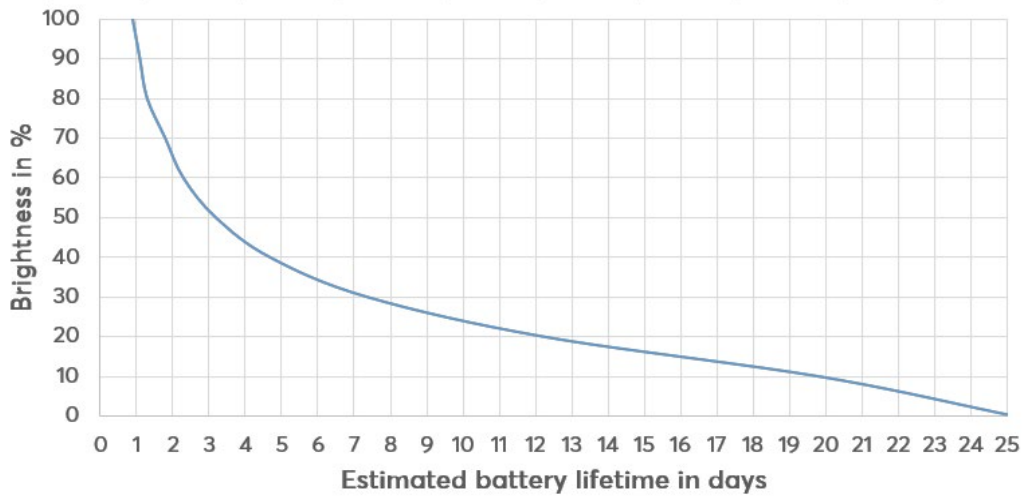

Battery lifetime