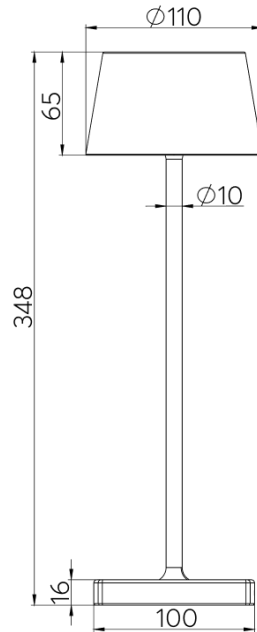

## Connection Diagram

## Weight & Dimensions

Net weight	834g
Total weight	1100g
Product dimensions	D: 110mm (4.3") H: 348mm (13.7")

Pack size	388x140x113mm / 15.28x5.51x4.45" (HxWxD)
-----------	--