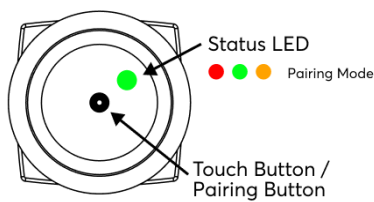

Connection Diagram

Product Characteristics

Colours

White: RAL 9003 - Part No. 100550
Anthracite: RAL 7021 - Part No. 100551

Material

Aluminium and acrylic glass