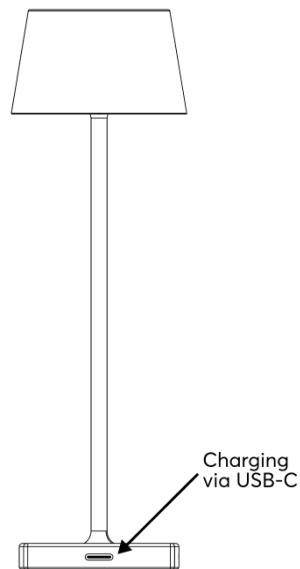

Connection Diagram

Product Characteristics

Colours

White: RAL 9003 - Part No. 100550
Anthracite: RAL 7021 - Part No. 100551

Material

Aluminium and acrylic glass