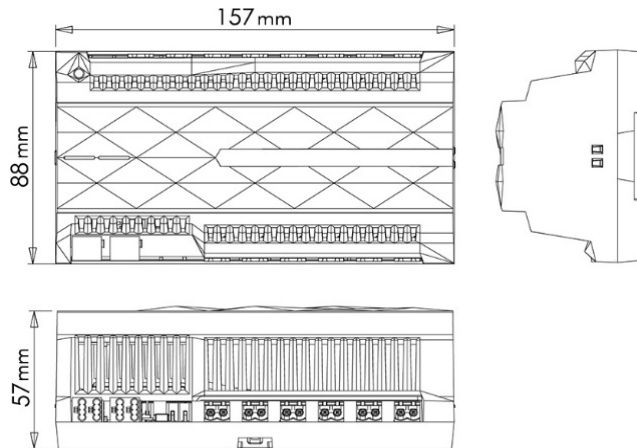

## Connection Diagram

## Weight & Dimensions

Net weight	225g
Total weight	270g
Product dimensions	157x88x57mm / 6.18x3.46x2.24" (LxWxH), 9 division units

Pack size	180x110x65mm / 7.08x4.33x2.56" (LxWxH)
-----------	--