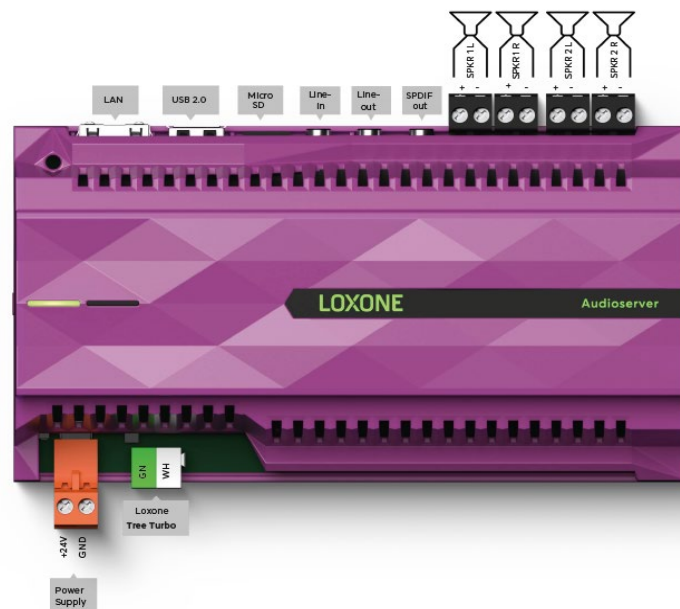

Amplifier

Type	Class D
Allowed speaker impedance	4 ... 8Ω
Frequency response	20Hz ... 20kHz
Max. peak power (per channel)	50W (x4)
Max. RMS power (per channel)	18W (x4)

Connections

	Power supply, 4x speaker	Tree Turbo
Wire cross-section	1 ... 2.5mm² / AWG17 ... 12	0.25 ... 0.8mm² / AWG23 ... 18
Stripping Length	6 ... 7.5mm / 0.24 ... 0.30"	5mm / 0.2"
Torque of Terminal Blocks	0.5 ... 0.6Nm / 0.37 ... 0.44 lbf ft	-
Temperature Resistance	min. 80°C / 176°F for IEC, min. 75°C / 167°F for UL,	-40 ... 105°C / -40 ... 221°F

Line-in, Line-out, SPDIF

Type	3.5mm/ 1/8" jack
Temperature Resistance	-25 ... 85°C / -13 ... 185°F

Connection Diagram

Product Characteristics

Mounting type	DIN rail according to EN50022, 35mm
Colours	Purple: RAL 4006
Finish	Matte