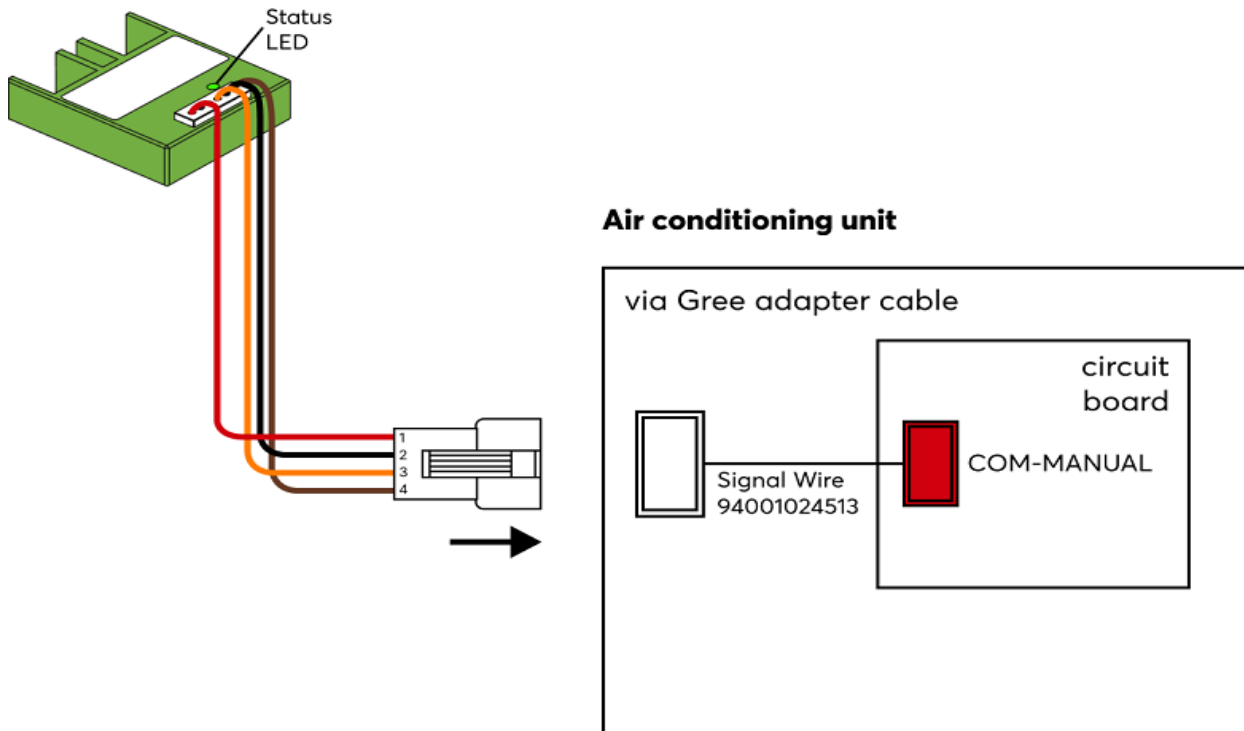

No additional power supply necessary  
Simple commissioning via Plug & Play  
very compact design: 38.3x34.3x10.5mm  
incl. full user interface and control in the Loxone App

#### Technical Data

Power supply	via AC unit
Power consumption	typ. 0.3W, max. 0.6W
Loxone Air interface	868MHz (SRD Band Europe), 4 channels, max. 15.1mW e.r.p. 915MHz (ISM Band Region 2), 10 channels, max. 13.2mW internal antenna
Ambient temperature	-20 ... 65°C / -4 ... 149°F
Humidity	max. 95% r.H. (non condensing)
Degree of protection	IP20

## Connection Diagram