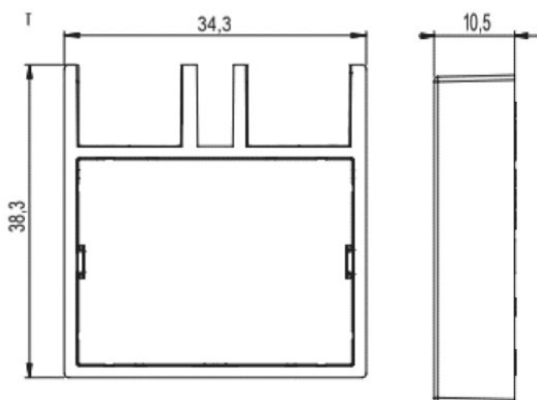

## Connection Diagram

## Weight & Dimensions

Net weight	54g
Total weight	74g
Product dimensions	38.3x34.3x10.5mm / 1.50x1.35x0.41" (LxWxH)

Pack size	79x79x41mm / 3.11x3.11x1.61" (LxWxH)
-----------	--------------------------------------