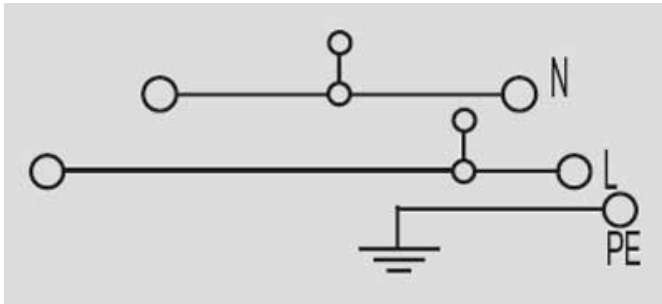

Data sheet

P-series
PDL 4 S/N/L/PE

Weidmüller Interface GmbH & Co. KG
Klingenbergstraße 16
D-32758 Detmold
Germany
Fon: +49 5231 14-0
Fax: +49 5231 14-292083
www.weidmueller.com

Drawings