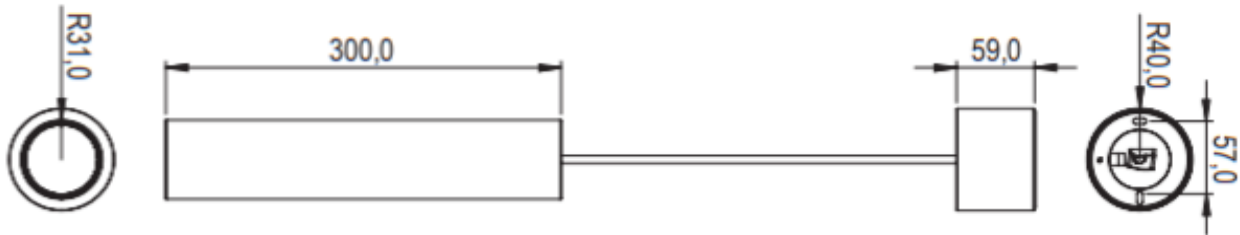

Connections

	Connection Cable	Connection Terminals
Wire cross-section	0.75mm ² / AWG18	0.14 ... 4mm ² / AWG24 ... 12
Stripping length	11mm / 0.43"	11mm / 0.43"
Temperature resistance	max. 70°C / 158°F	max. 85°C / 185°F
Orange / White	+24V / GND	-
Green / White	Loxone Tree	-

Connection Diagram

Light Properties

Colour temperature	typ. 3000k (warm white)
Luminous flux	typ. 900lm (warm white)
Colour Rendering Index (CRI)	min. 90, (R9 min. 50)
Beam angle	RGB 120° WW 38°
Unified Glare Rating (UGR)	<19

Product Characteristics

Colours	Anthracite: RAL 7021 - Part No. 100370 White: RAL 9003 - Part No. 100369
Material	Steel and Plastic
Finish	Matte
Max. drop from ceiling to lower edge of pendant	2m

Weight & Dimensions

Net weight	835g
Total weight	1150g
Product dimensions	Luminaire: 300x60mm / 11.81x2.36 (LxD) Baldachin: 60x80mm / 2.36x3.15 (LxD)

Pack size	394x253x83mm / 15.51x9.96x3.27" (LxWxH)
-----------	---

Certifications & Standards