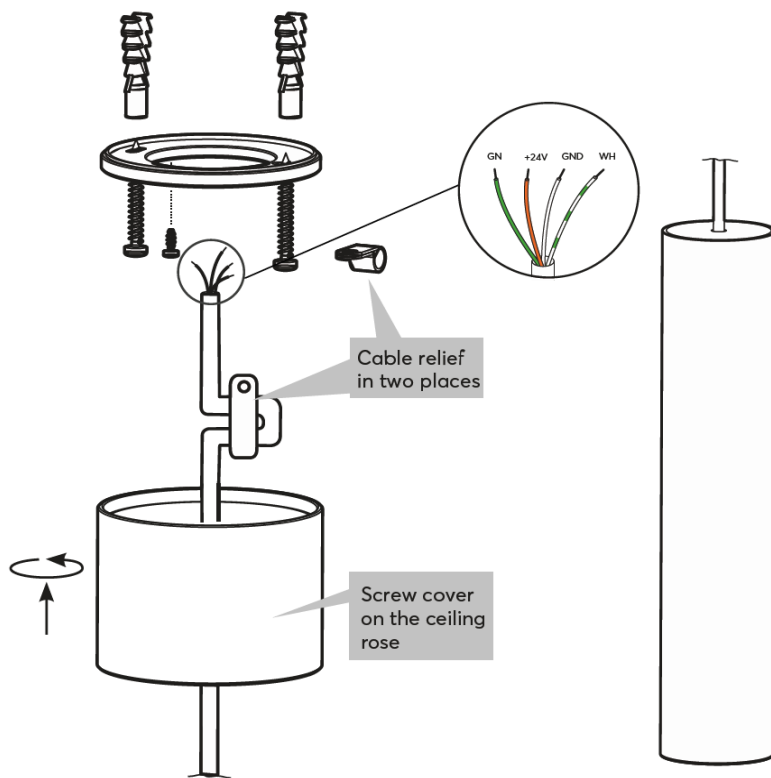

Connection Diagram

Light Properties

Colour temperature	typ. 3000k (warm white)
Luminous flux	typ. 900lm (warm white)
Colour Rendering Index (CRI)	min. 90, (R9 min. 50)
Beam angle	RGB 120° WW 38°
Unified Glare Rating (UGR)	<19

Product Characteristics

Colours	Anthracite: RAL 7021 - Part No. 100370 White: RAL 9003 - Part No. 100369
Material	Steel and Plastic
Finish	Matte
Max. drop from ceiling to lower edge of pendant	2m