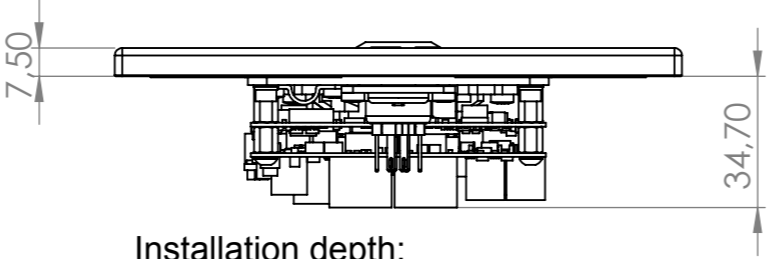

Installation depth:
At least 38 mm depth required

LOXONE Loxone Electronics GmbH			Bezeichnung: Loxone Intercom		
Datum	06.06.2013	06.06.2013	06.06.2013	Artikel Nummer	200093
Name	Ba	Ba	Ba	Letzte Änderung: 22.06.2015	
	erstellt	geprüft	Freigabe	Durch: Bau	Bl. 1/1