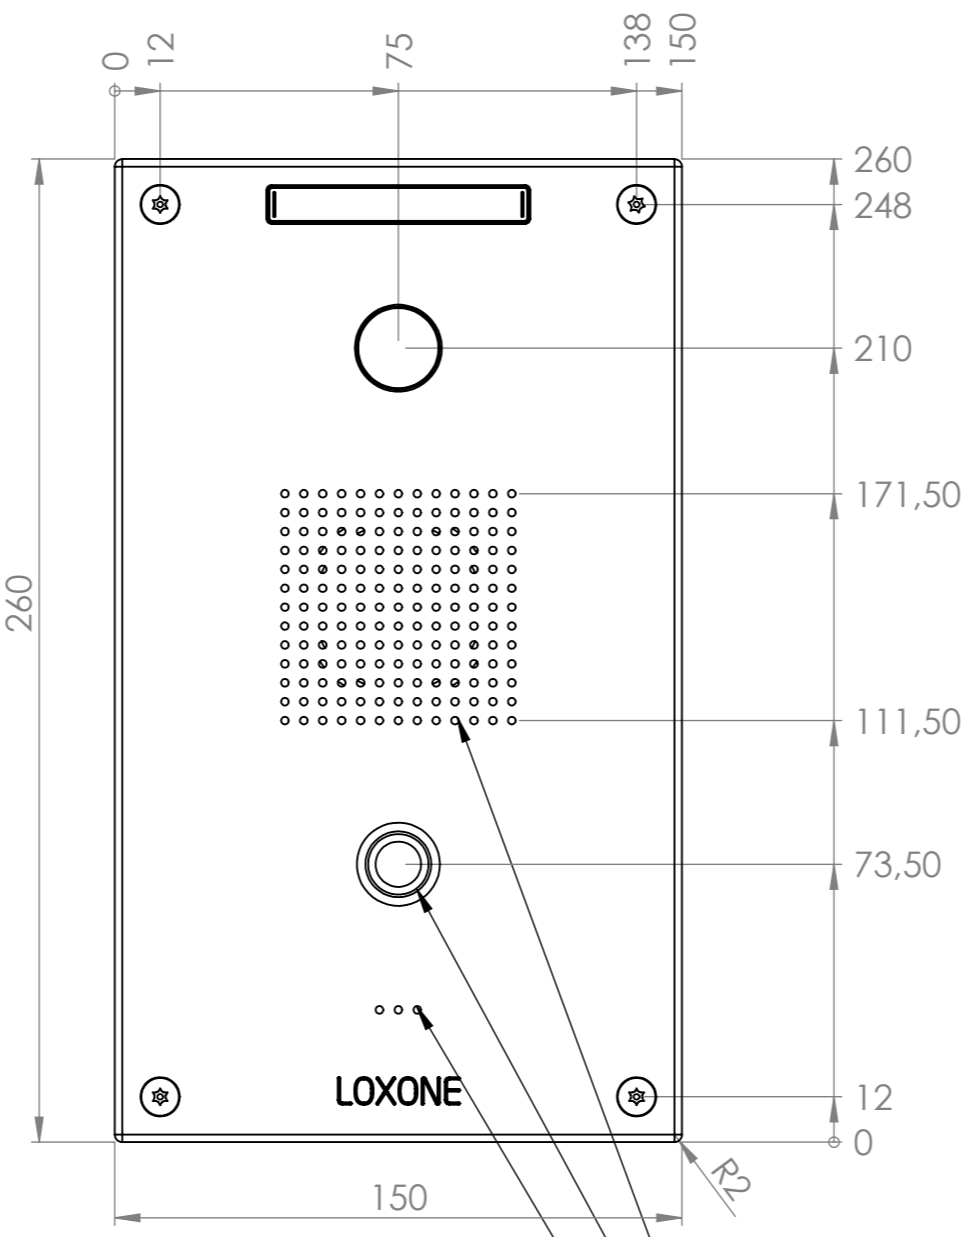

Speaker
Call button with integrated
2-coloured LED display
Microphone

View back side