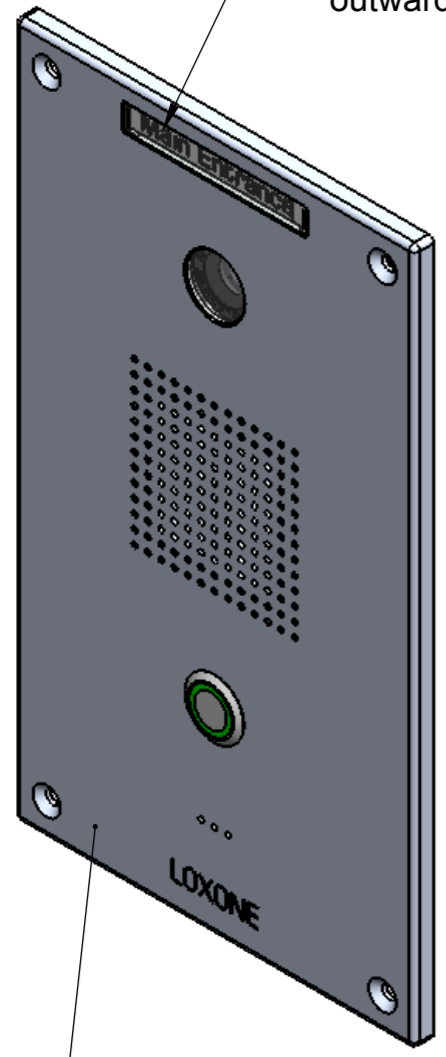

A
B
C
D

Lettering master
(P-Touch 8 mm) behind
a removable acrylic cover.
To open the cover:
Press on the side and push
outwards.

High-quality front panel,
made of aluminium, solid,
gloss-polished surface,
anodized.