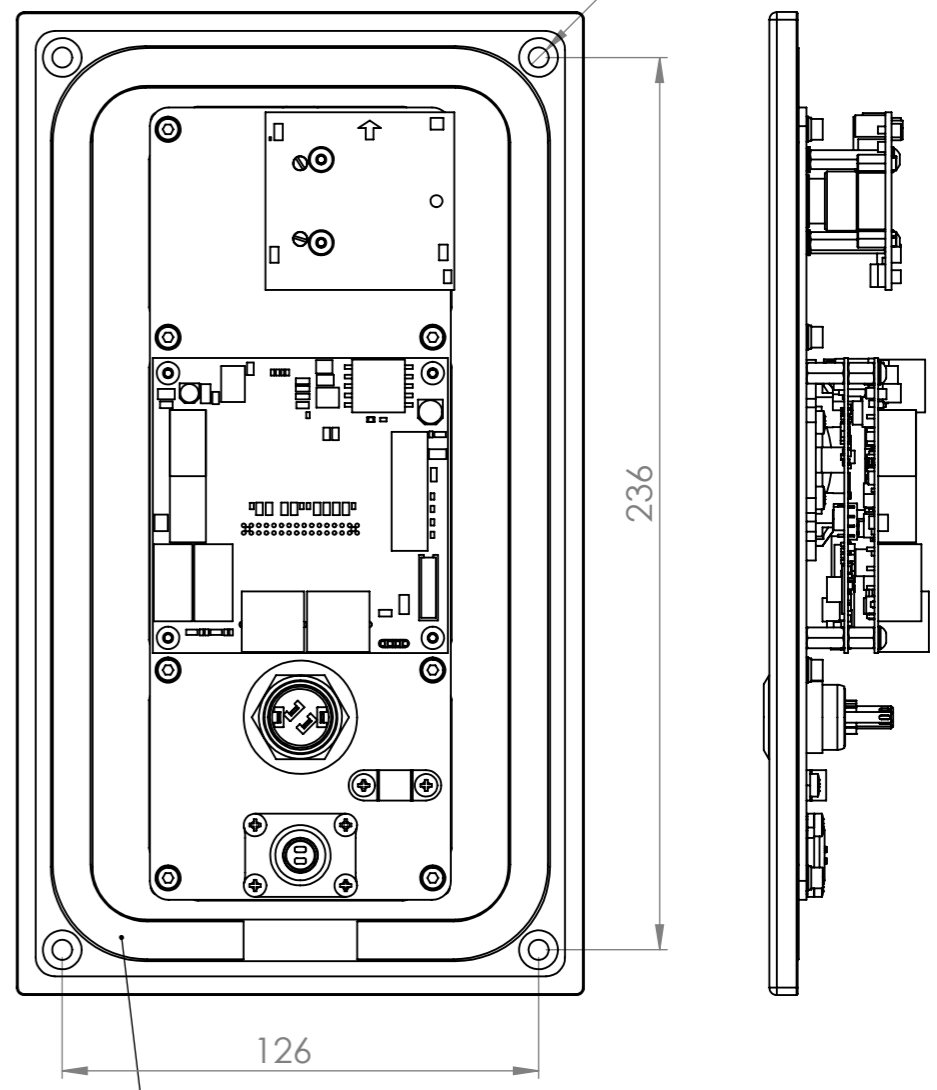

Sealing with foam rubber tape 10mm
Circular against flush-mounted or surface-mounted
box or other panel cut-out