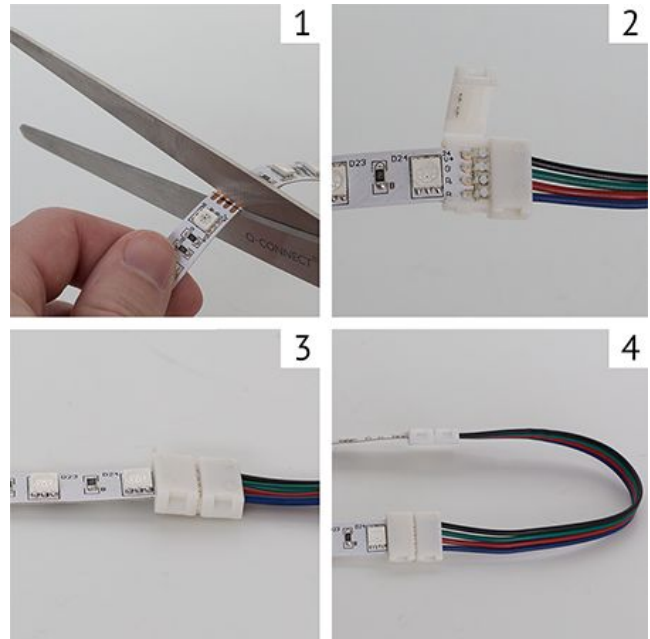

### CONTENTS

- 1x 5m RGBW LED Strip
- 1x Accessory set containing clip on connections for LED strip. (Not included in IP68)

### TECHNICAL DATA

<b>Dimensions</b>	5000x12x2mm (for IP20)
<b>Operating Voltage</b>	24VDC
<b>Beam Angle</b>	120°
<b>Cuttable</b>	Every 6 LEDs/10cm
<b>Power consumption per colour for 5m length</b>	Red: 20W Green: 23W Blue: 21W Warm white: 22W Max.: 86W
<b>Brightness per colour for 5m length</b>	Red: 600...800Lm Green: 650...1.100Lm Blue: 300...550Lm Warm white: 1.600...2.000Lm
<b>Color temperature warm white:</b>	3300K +/-200K
<b>Ambient Temperature</b>	-25...+60°C
300 high quality SMD LEDs (60 LEDs/m)	
Extra wide conductors for even brightness	
Long lasting and odor free silicone sleeve on IP65 and IP68	
Extra strong adhesive tape on back for secure mounting	
Accessories to allow easy connection of multiple pieces or to connect across corners, etc.	